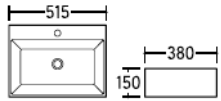

Cod: EG200081

51.5x38xH15cm

Colore: Bianco Lucido / Shiny White

Lavabo appoggio / Sospeso monoforo
One-hole over-counter / Wall-hung washbasin

TOLLERANZA-TOLERANCE: ±1%

Cod: EG300078

42x30xH13cm

Colore: Bianco Lucido / Shiny White

Lavabo appoggio / Sospeso monoforo
One-hole over-counter / Wall-hung washbasin

TOLLERANZA-TOLERANCE: ±1%

Cod: EG300081

60x42xH14.5cm

Colore: Bianco Lucido / Shiny White

Lavabo appoggio / Sospeso monoforo
One-hole over-counter / Wall-hung washbasin