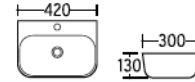

Cod: EG200081

51.5x38xH15cm

Colore: Bianco Lucido / Shiny White

Lavabo appoggio / Sospeso monoforo
One-hole over-counter / Wall-hung washbasin

TOLLERANZA-TOLERANCE: ±1%

Cod: EG300078

42x30xH13cm

Colore: Bianco Lucido / Shiny White

Lavabo appoggio / Sospeso monoforo
One-hole over-counter / Wall-hung washbasin

TOLLERANZA-TOLERANCE: ±1%

Cod: EG300081

60x42xH14.5cm

Colore: Bianco Lucido / Shiny White

Lavabo appoggio / Sospeso monoforo
One-hole over-counter / Wall-hung washbasin