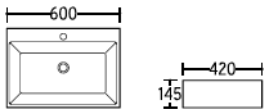

Cod: EG200081

51.5x38xH15cm

Colore: Bianco Lucido / Shiny White

Lavabo appoggio / Sospeso monoforo
One-hole over-counter / Wall-hung washbasin

TOLLERANZA-TOLERANCE: ±1%

Cod: EG300078

42x30xH13cm

Colore: Bianco Lucido / Shiny White

Lavabo appoggio / Sospeso monoforo
One-hole over-counter / Wall-hung washbasin

TOLLERANZA-TOLERANCE: ±1%

Cod: EG300081

60x42xH14.5cm

Colore: Bianco Lucido / Shiny White

Lavabo appoggio / Sospeso monoforo
One-hole over-counter / Wall-hung washbasin