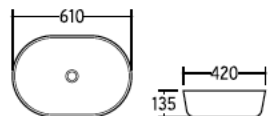

Cod: LN800056

61x42x13.5cm Colore: Bianco Lucido / Shiny White / Bianco / Opaco White Matt

Lavabo appoggio / Over counter washbasin

TOLLERANZA-TOLERANCE: ±1%

Cod: LN800024

60x42xH14cm Colore: Bianco Lucido / Shiny White / Bianco Opaco / White Matt

Lavabo appoggio / Over counter washbasin

TOLLERANZA-TOLERANCE: ±1%

Cod: LN800090

55x42xH14cm Colore: Bianco Lucido / Shiny White / Bianco Opaco / White Matt

Lavabo appoggio / Over counter washbasin

TOLLERANZA-TOLERANCE: ±1%