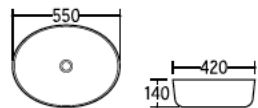

Lavabo appoggio / Over counter washbasin

TOLLERANZA-TOLERANCE: ±1%

Cod: LN800090

55x42xH14cm Colore: Bianco Lucido / Shiny White / Bianco Opaco / White Matt

Lavabo appoggio / Over counter washbasin

TOLLERANZA-TOLERANCE: ±1%