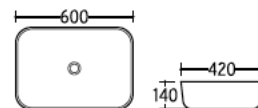

Cod: LN800056

61x42x13.5cm Colore: Bianco Lucido / Shiny White / Bianco / Opaco White Matt

Lavabo appoggio / Over counter washbasin

TOLLERANZA-TOLERANCE: ±1%

Cod: LN800024

60x42xH14cm Colore: Bianco Lucido / Shiny White / Bianco Opaco / White Matt

Lavabo appoggio / Over counter washbasin

TOLLERANZA-TOLERANCE: ±1%

Cod: LN800090

55x42xH14cm Colore: Bianco Lucido / Shiny White / Bianco Opaco / White Matt

Lavabo appoggio / Over counter washbasin

TOLLERANZA-TOLERANCE: ±1%